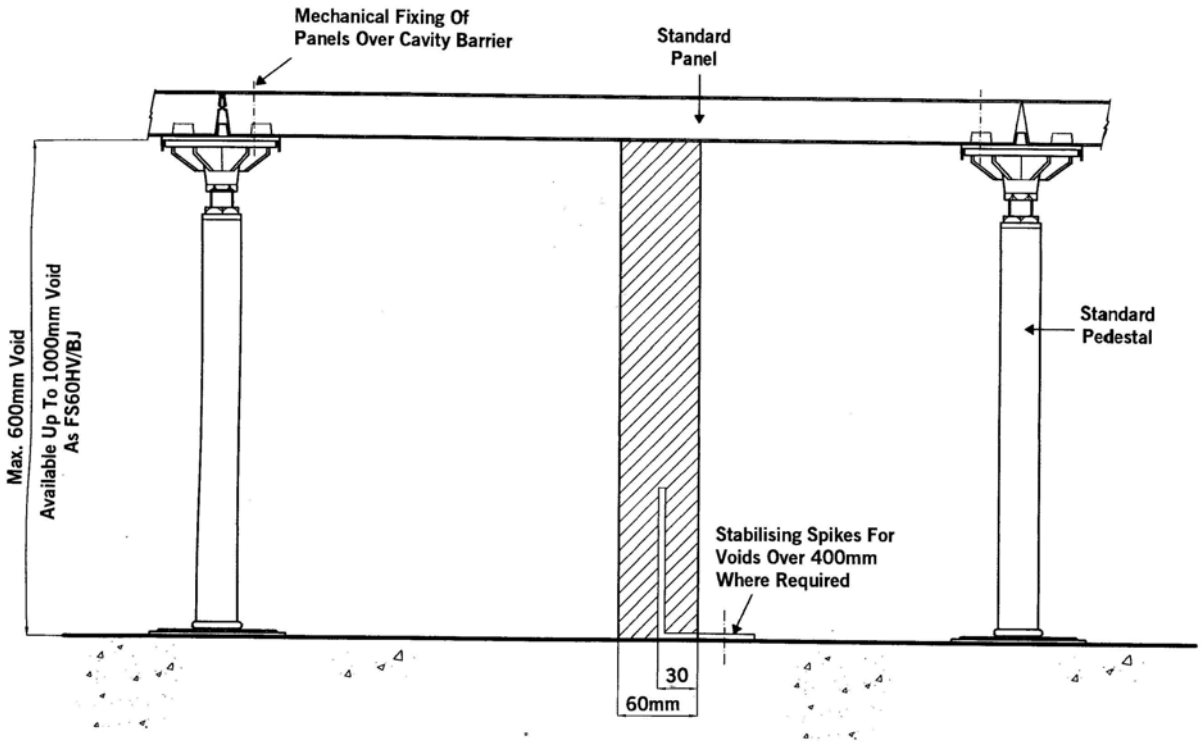

## CAVITY BARRIERS

1/2 HOUR FIRE / AIR / SMOKE BARRIER  
LAMATHERM RF / FS30 / RJ